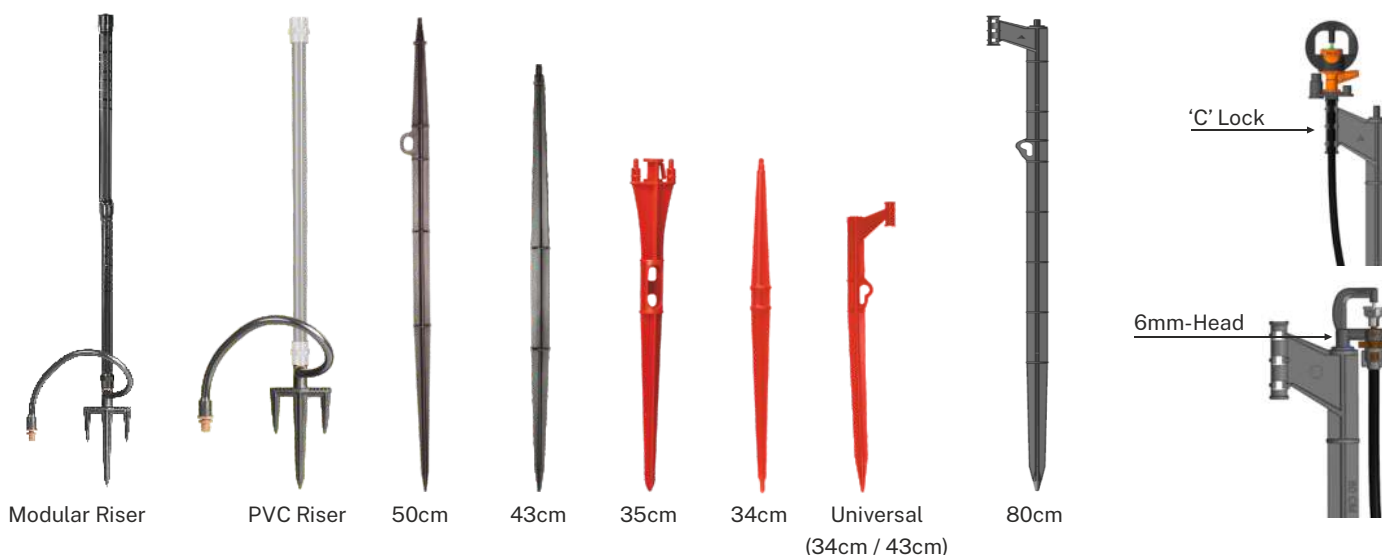

# MICRO SPRINKLERS ACCESSORIES

A wide range of micro sprinklers accessories to complete your irrigation system for different applications.

Micro Sprinkler With Universal Spike

4x 7 Push Fit Butterfly Adaptor 7x 10 Push Fit Butterfly Adaptor		3/8" Threaded Adaptor with Bayonet connection (4X7 Barb)		Female Bayonet Quick Thread	
Female Bayonet (4X7 Barb)		Male Bayonet		Bayonet Plug	
Quick Thread Pushfit Connector		Barb Pin Connector Sizes: 3 x 5   4 x 7   6 x 8   7 x 10		3/8" Threaded Adaptor (Push-Fit)	
Bush (6x8)		3/8" Threaded Adaptor (Quick Thread)		3/8" Threaded Adaptor (6 x 8 mm Barb)	